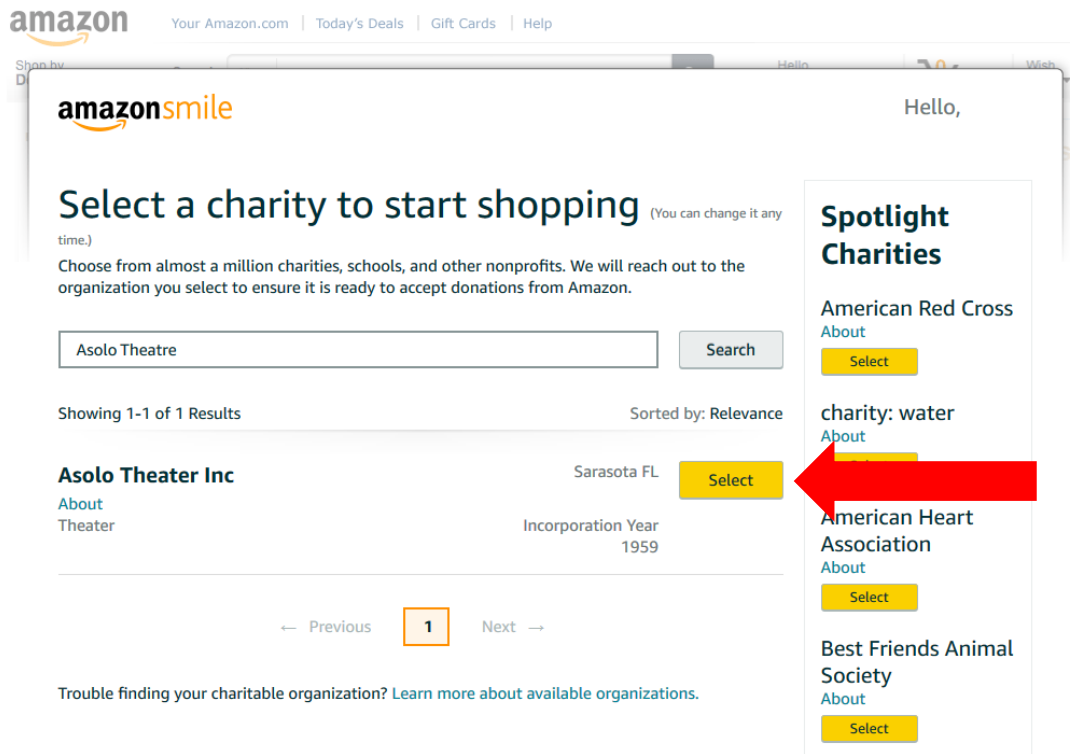

3. Select “Asolo Theatre Inc”