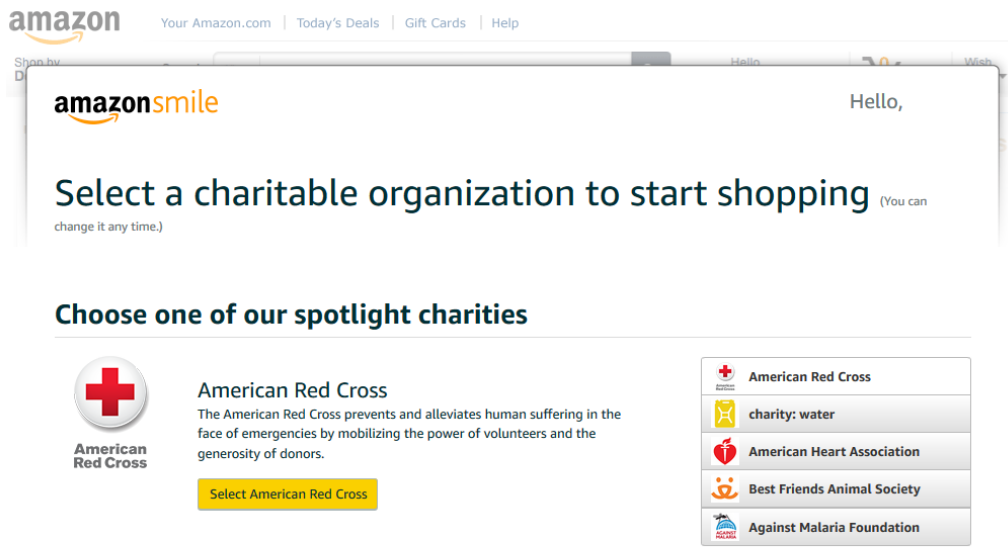

How to support Asolo Rep while shopping on Amazon:

1. Go to smile.amazon.com and enter your username and password to log in.

2. Search "Asolo Theatre" to select the organization you wish you support.

Or pick your own charitable organization: