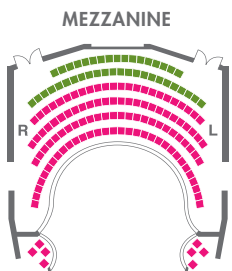

TICKET PRICING

ASOLO REPERTORY THEATRE

IN THE MERTZ THEATRE