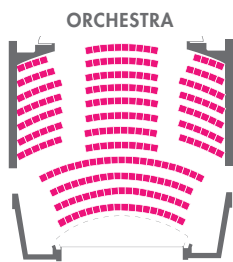

TICKET PRICING

ASOLO REPERTORY THEATRE

IN THE MERTZ THEATRE