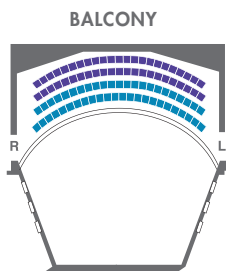

TICKET PRICING

ASOLO REPERTORY THEATRE

IN THE MERTZ THEATRE